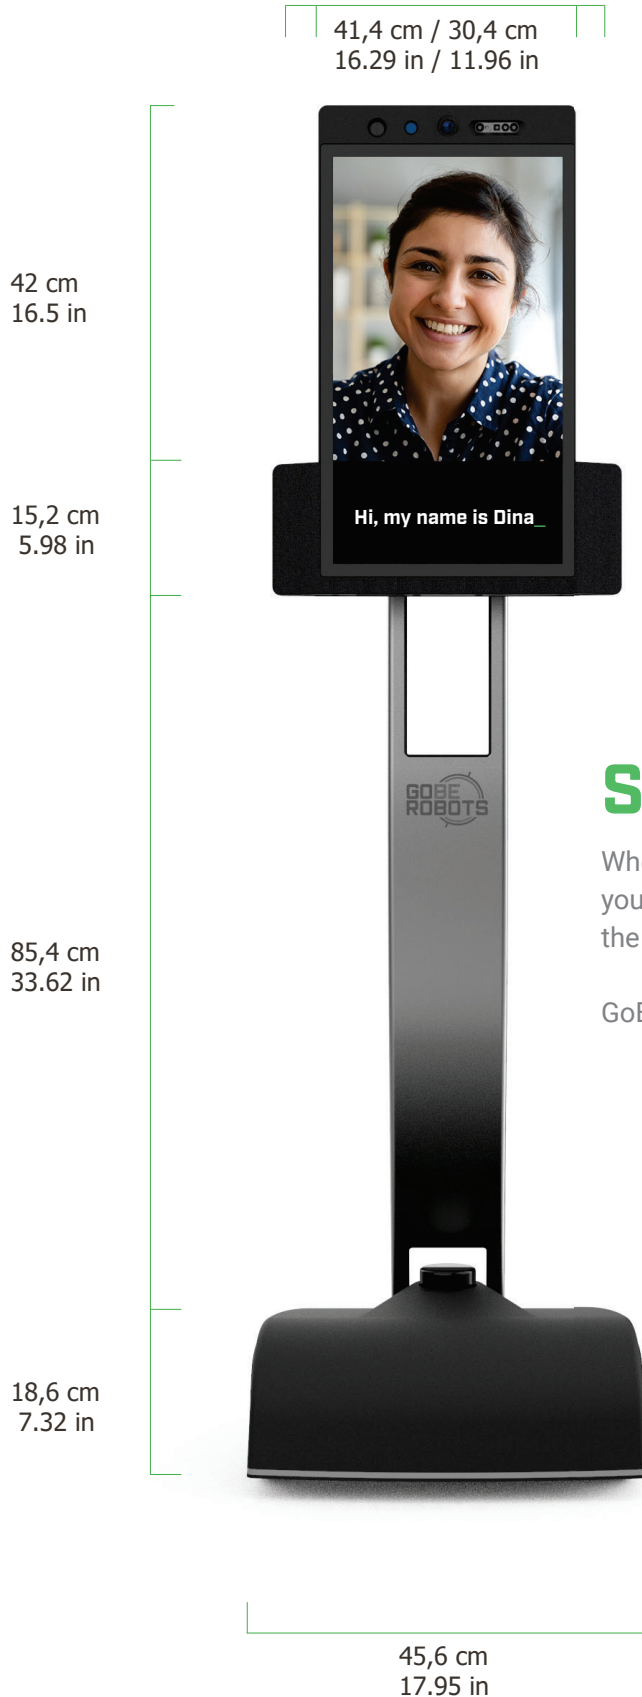

Part of Blue Ocean Robotics
US Reseller - Rentatelerobot.com

TELEPRESENCE ROBOTS

Keep Distance to Prevent Infections · Social Inclusion · Save CO2 Emissions

Technical specifications

Video	<ul style="list-style-type: none">• 21.5" HD touchscreen• Wide angle frontal view camera• 4K camera for super zoom capabilities• 3D navigation camera
Audio	<ul style="list-style-type: none">• Echo canceling microphones
Autonomy*	<ul style="list-style-type: none">• Auto pilot mode<ul style="list-style-type: none">- summon robot- return to base• Obstacle and stair detection
Connectivity	<ul style="list-style-type: none">• Wifi and LTE (5G ready)• WebRTC
Integration	<ul style="list-style-type: none">• Open API to allow for customisation and integration• Integratable with conferencing- and calendar systems• Fleet management
Height adjustable	<ul style="list-style-type: none">• Sitting mode
Battery	<ul style="list-style-type: none">• Up to 8 hrs operating time

* Features available shortly after product release

For more technical specifications, please contact us at ERICK@3DREALTYCV.COM

GoBe Robots

Size Matters

When it comes to presence, GoBe Robot provides you with the perfect height and size, giving you the best ability to interact with your surroundings.